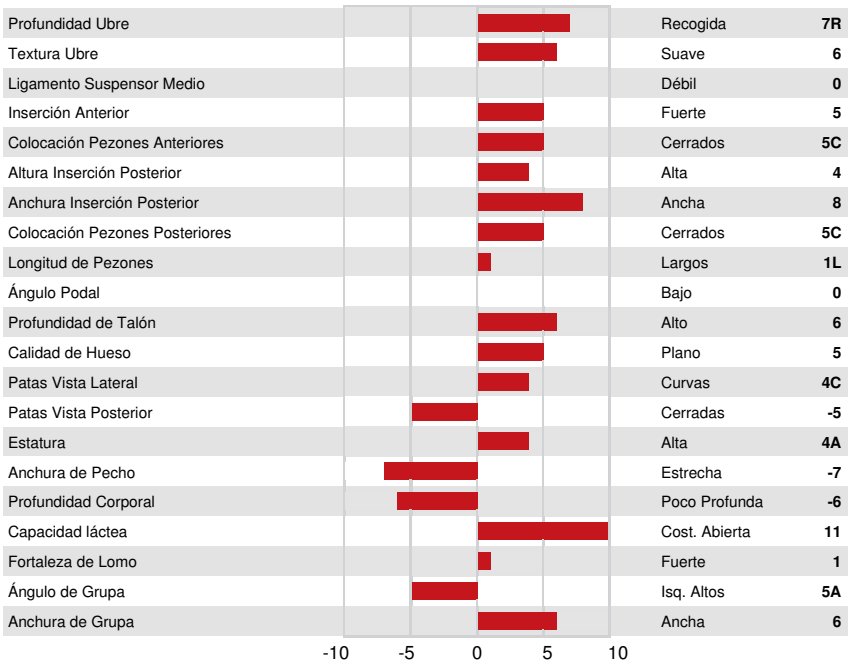

PROGENESIS FELLOWSHIP
PROGENESIS ZAZZLE PREVAIL
PEAK ZAZZLE
PROGENESIS ACHIEVER PAISLEY GP-83-3YR-CAN 6*
ABS ACHIEVER
PROGENESIS GRANITE POWELL 1*

GPA LPI +3477 PRO$ 1987

DPF RDF BLF CNF BYF MWF CVF HH1F HH2F HH3F HH4F HH5F HH6F HCDF HMWF

Num.Reg #: HOCANM14259339 aAa: 243156 DMS:
Nacimiento: 06/21/2022 Kappa Caseina: BB Beta Caseina: A2A2

PRODUCCION			GPA 25*DEC	
G Rebaños	G Hijas	85% Rep.		
Leche kg 762	Grasa kg 127	Grasa % +0.81	Proteína kg 68	Proteína % +0.33
Velocidad Ordeño 103	Temperamento 98	Eficiencia Metano 106	Eficiencia de Conversión 93	RMC 96

SALUD Y REPRODUCCIÓN		Immunity	93
Vida en el Rebaño	99	Inmunidad crías	96
Células Somáticas	98	Facilidad de Parto	104
Fertilidad Hijas	95	Facilidad Parto de las Hijas	100
Cond. Corporal	90	Resistencia a Enfermedades Metabólicas	104
Resist. Mastitis.	99	Calf Health	95
Persistencia de la lactación	102		

TIPO	G Rebaños	G Hijas	81% Rep.	GPA 25*DEC
Tipo	4	Fortaleza Lechera	1	
Sistema Mamario	7	Grupa	-1	
Patatas	-3			

SYNERGY RUBICON PERFECT
FOURTH DAM